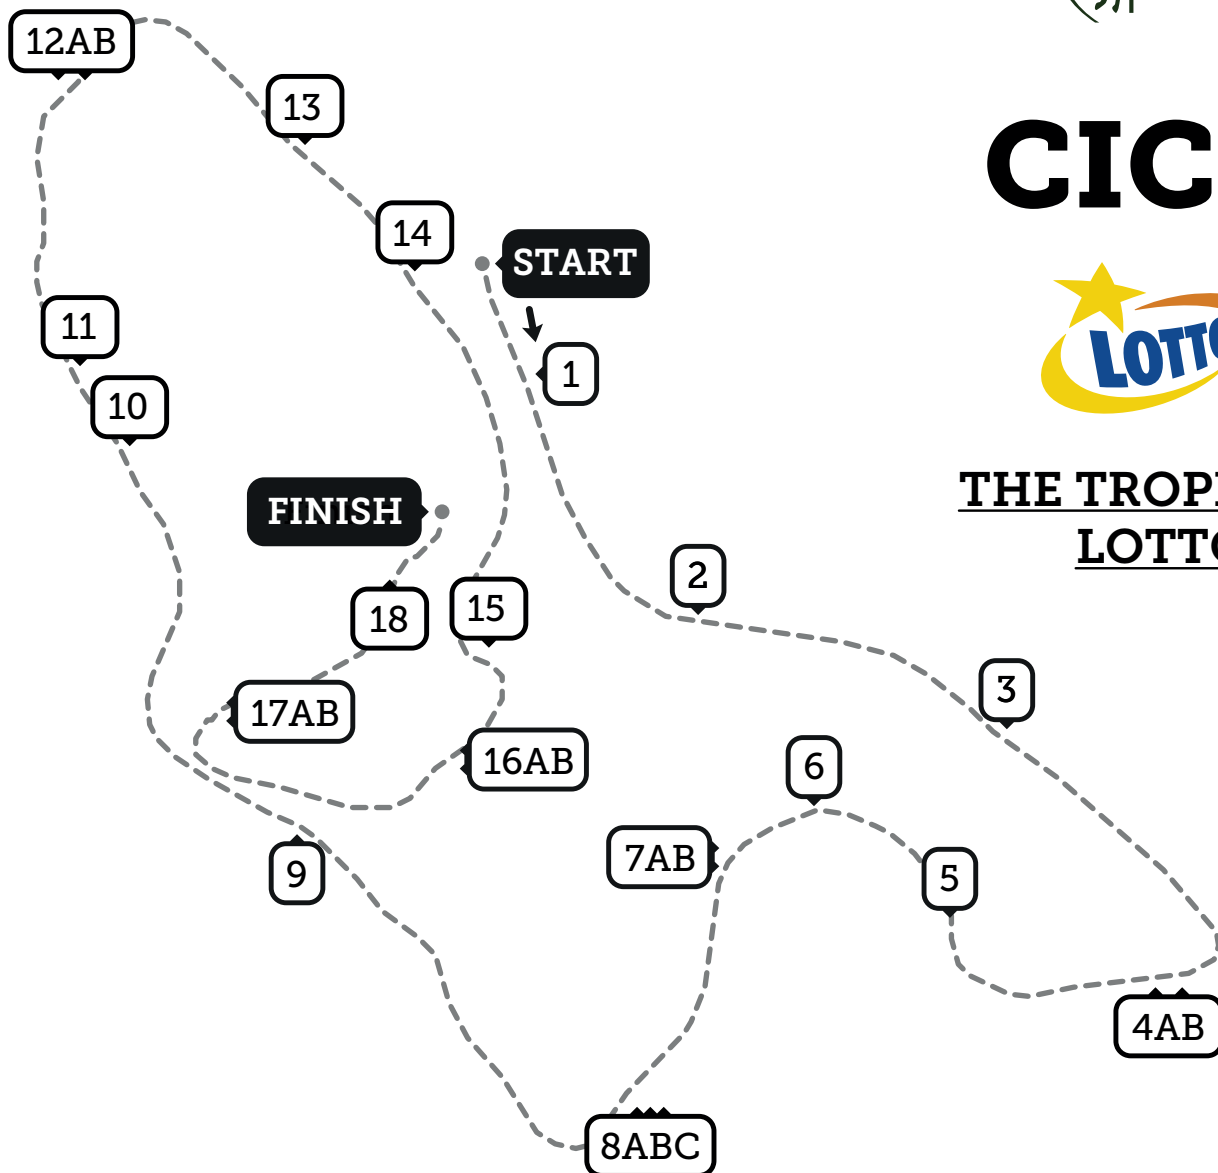

# EQUESTRIAN FESTIVAL BABOROWKO 2018

### THE TROPHY OF LOTTO

### THE TROPHY OF STADNINA KUNOWO

- |    |                   |     |                                |
|----|-------------------|-----|--------------------------------|
| 1  | Welcome Baborówko | 10  | Flowerpyramid                  |
| 2  | Wooden Barn       | 11  | Farm House                     |
| 3  | Steeplechase      | 12A | Poplar Log                     |
| 4A | Farm house        | 12B | Poplar Log                     |
| 4B | Farm house cabin  | 13  | Culvert                        |
| 5  | Angled Log        | 14  | Hedge                          |
| 6  | Carriage Log      | 15  | Lotto Upright                  |
| 7A | Roll Top          | 16A | Concordia Log                  |
| 7B | Roll Top Hedge    | 16B | Concordia Log                  |
| 8A | Challenge Hedge   | 17A | Stadnina Kunowo Water          |
| 8B | River Narrow      | 17B | Stadnina Kunowo<br>Triplebrush |
| 8C | River Log         | 18  | Last One                       |
| 9  | Palace Baborówko  |     |                                |